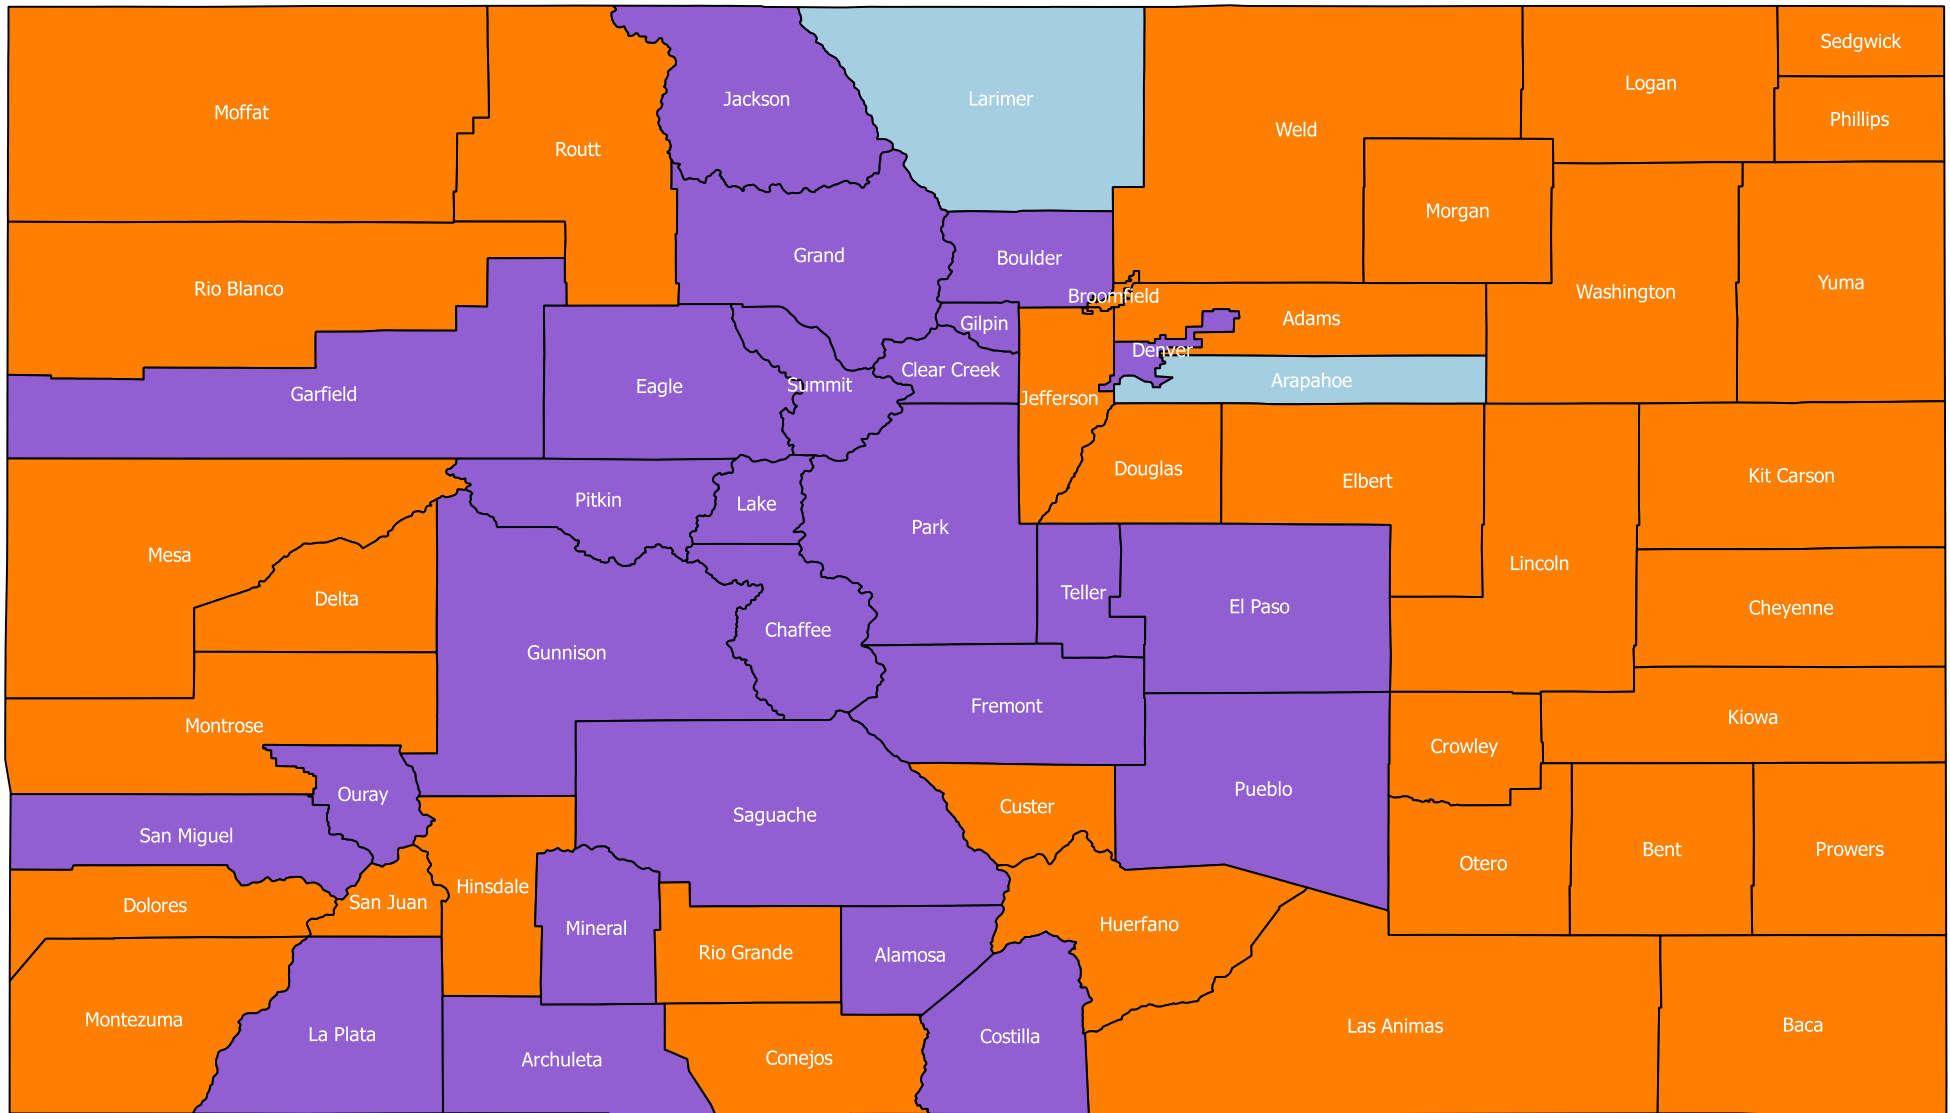

County Regulatory Status - Medical Marijuana

Allowing at least one type of license
 Ban in effect
 Ban in effect, but county grandfathered in existing MMJ businesses