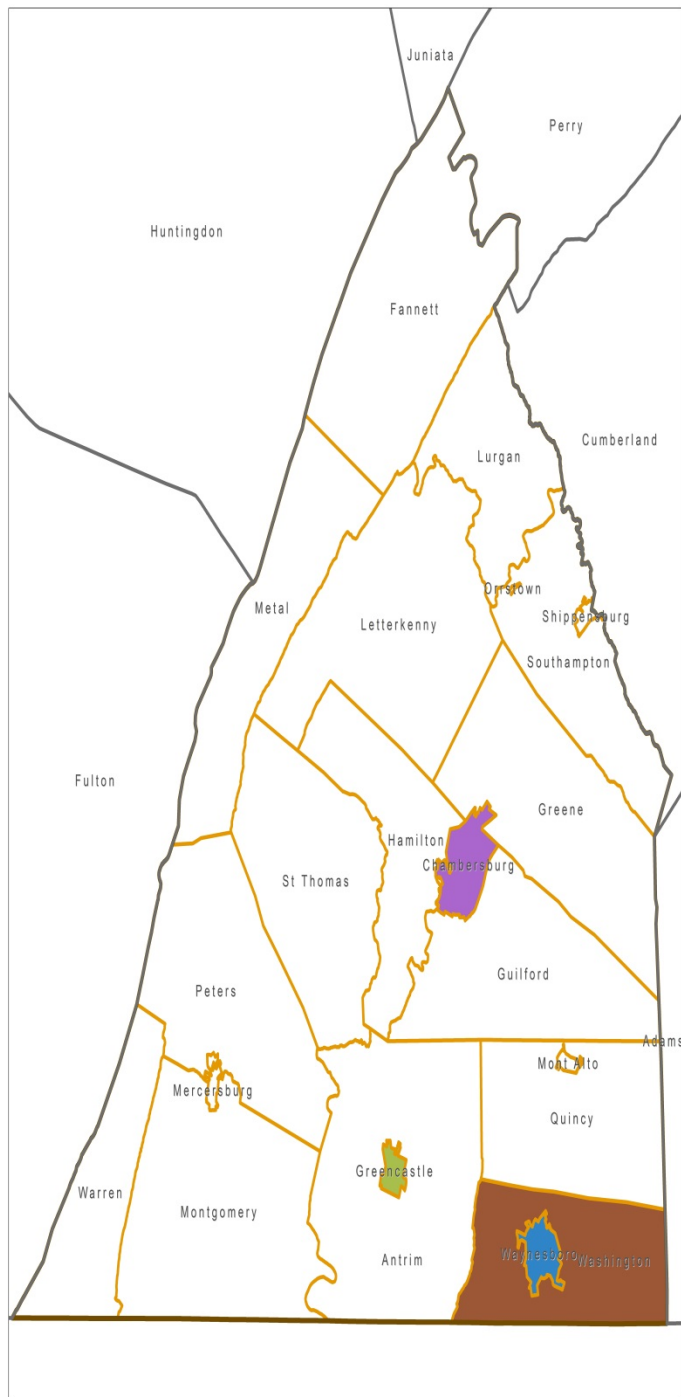

Crisis Intervention Team

Co Responder Program

Crisis Intervention Team CIT

Crisis Intervention Team Co Responder

- Goals for 2 year grant:
 - ✓ 80 persons
 - ✓ 75 participating in community based services
 - ✓ Reduce number of follow up contacts with Law Enforcement

- Franklin County, PA
 - Population 153,851
 - Borough/Township
 - Greencastle Borough – 4,035
 - Washington Township – 14,586
 - Waynesboro Borough – 10,568
 - 20% of Franklin County
 - Chambersburg – 20,878
 - 14% of Franklin County
- 34% covered