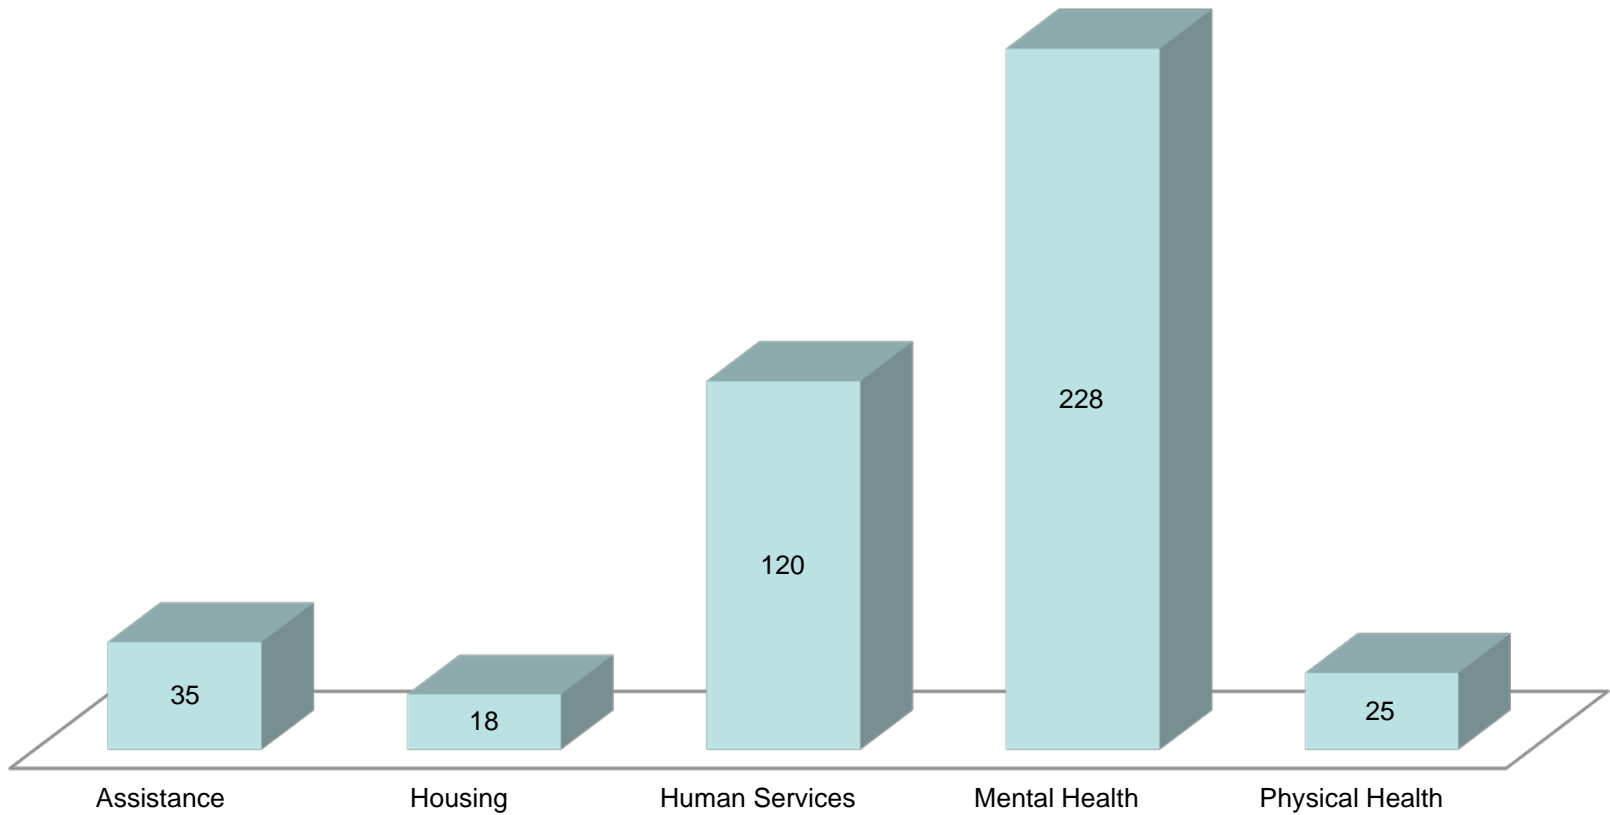

Crisis Intervention Team

Co Responder Program

Crisis Intervention Team CIT

Crisis Intervention Team Co Responder

- Goals for 2 year grant:
 - ✓ 80 persons
 - ✓ 75 participating in community based services
 - ✓ Reduce number of follow up contacts with Law Enforcement

- Franklin County, PA
 - Population 153,851
 - Borough/Township
 - Greencastle Borough – 4,035
 - Washington Township – 14,586
 - Waynesboro Borough – 10,568
 - 20% of Franklin County
 - Chambersburg – 20,878
 - 14% of Franklin County
- 34% covered

Crisis Intervention Team Outcomes

- Behavior
- Suicide
- Domestic Violence
- Frequent Caller
- Homelessness

Crisis Intervention Team Outcomes

Crisis Intervention Team Outcomes

Law Enforcement Contact Diversion

■ Repeat LE Contact ■ Total Contacts