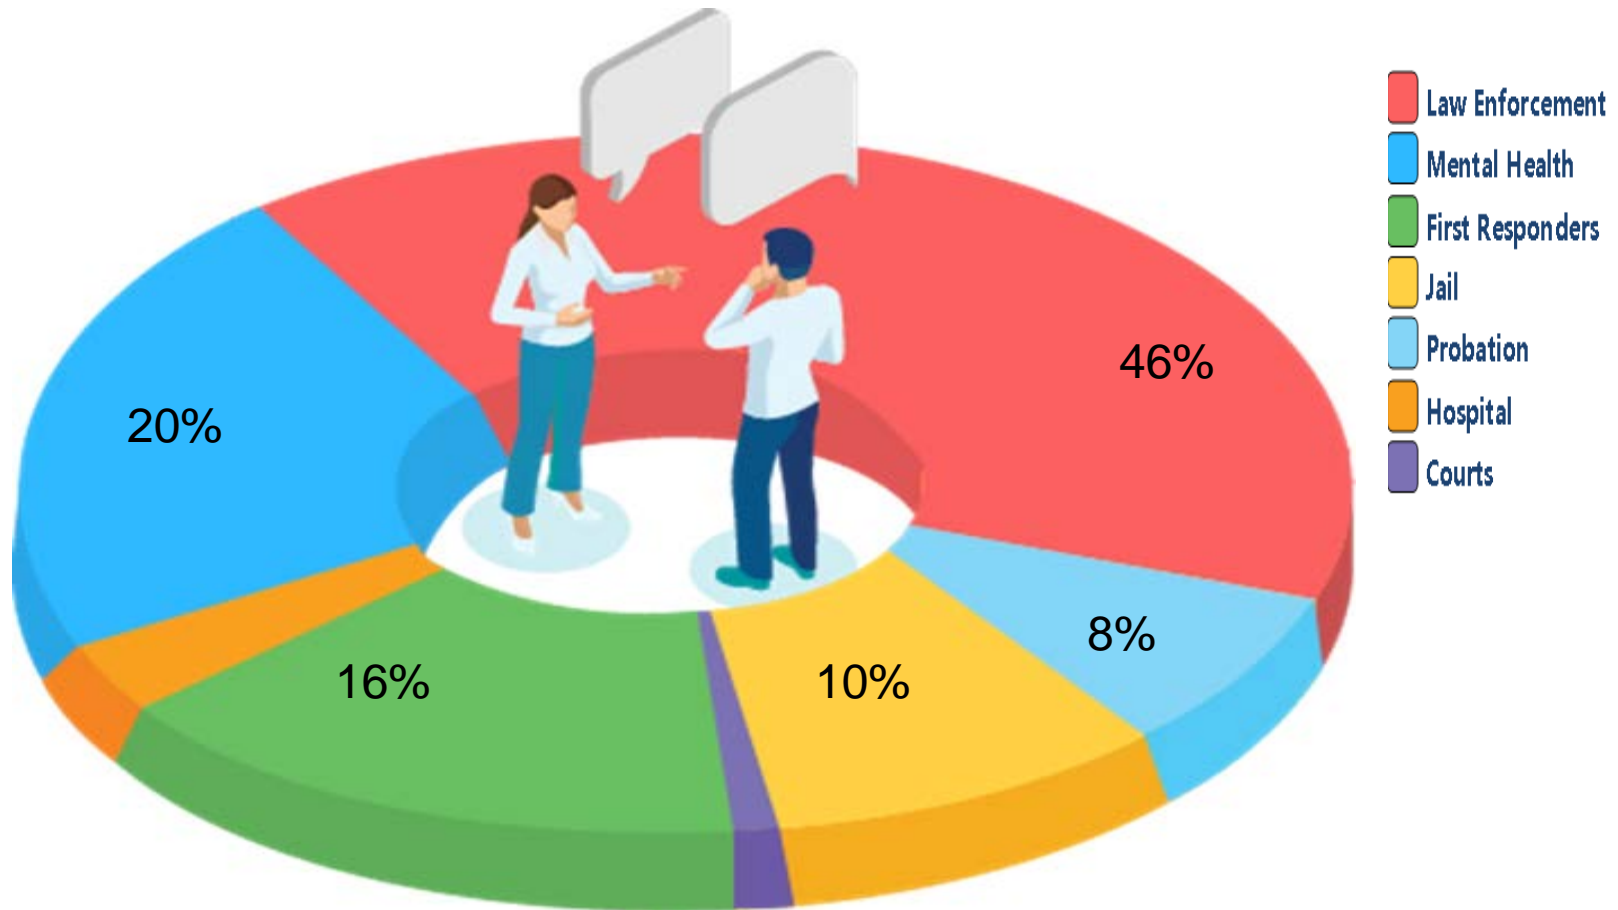

Crisis Intervention Team

Co Responder Program

Crisis Intervention Team CIT

Crisis Intervention Team Co Responder

- Goals for 2 year grant:
 - ✓ 80 persons
 - ✓ 75 participating in community based services
 - ✓ Reduce number of follow up contacts with Law Enforcement

- Franklin County, PA
 - Population 153,851
 - Borough/Township
 - Greencastle Borough – 4,035
 - Washington Township – 14,586
 - Waynesboro Borough – 10,568
 - 20% of Franklin County
 - Chambersburg – 20,878
 - 14% of Franklin County
- 34% covered

Crisis Intervention Team Outcomes

- Behavior
- Suicide
- Domestic Violence
- Frequent Caller
- Homelessness

Crisis Intervention Team Outcomes

Crisis Intervention Team Outcomes

Law Enforcement Contact Diversion